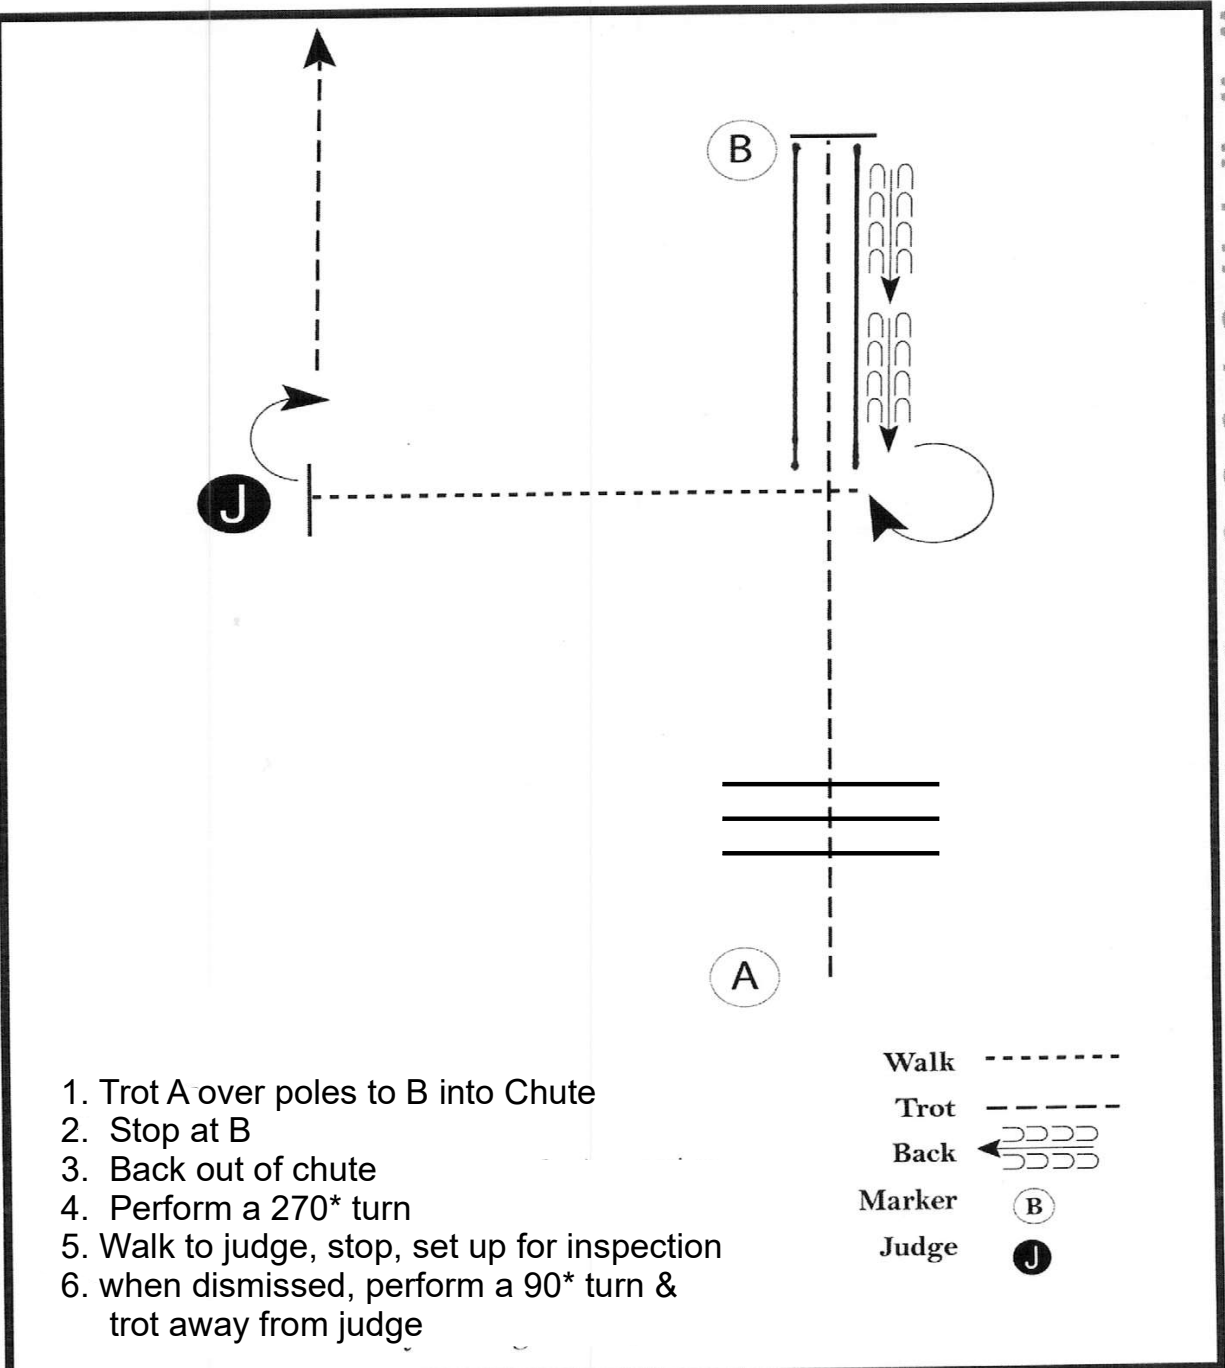

TACOMA UNIT

RANCH HORSE FALL FINALE

All Stock Horse Showmanship

www.HorseShowPatterns.com

www.HorseShowPatterns.com

1. Trot A over poles to B into Chute
2. Stop at B
3. Back out of chute
4. Perform a 270* turn
5. Walk to judge, stop, set up for inspection
6. when dismissed, perform a 90* turn & trot away from judge

- Walk -----
- Trot - - - - -
- Back ← ← ← ← ←
- Marker (B)
- Judge (J)